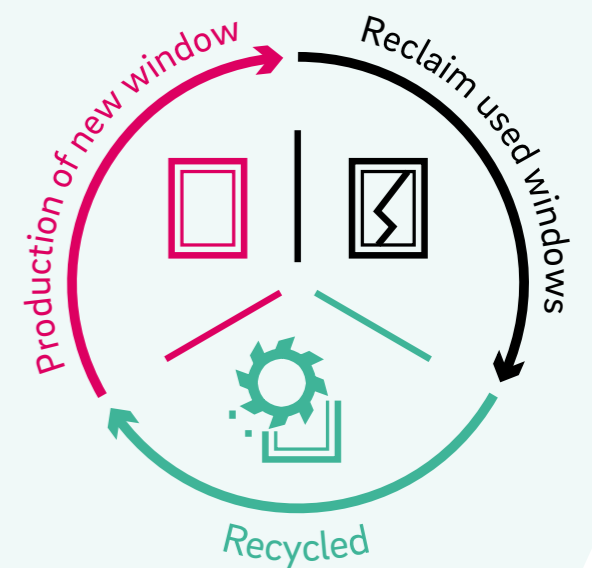

Add a choice of heritage, classic or modern handle designs and you can truly personalise Visage Rio Flush Sash windows to suit your home and your style.

Made in UK

UKCA marked

Secured by design

Building Regulations compliant

97,000 tonnes of CO₂ saved per year

Sustainability

As a Global manufacturer of PVCu profiles, REHAU is conscious of the impact their actions have on people and the environment.

The use of recycled materials is one of REHAU's strategic objectives and we are committed in supporting that objective by leading change in the attitudes towards and accessibility of recycling.