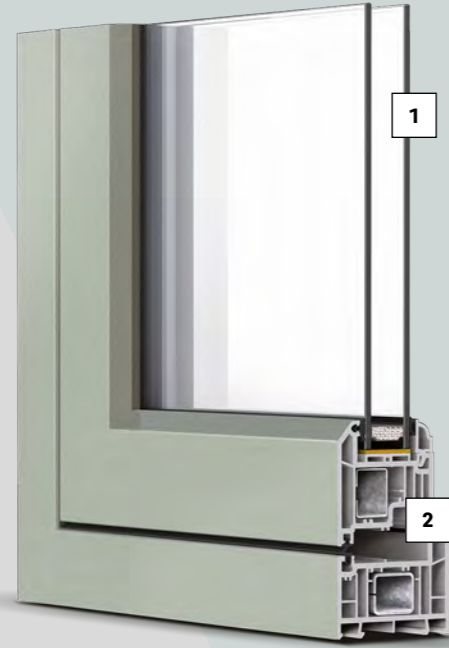

Timber-look fully-welded corners

Modern and traditional handle options

PAS 24 enhanced security

Noise reduction

Weather tested

Low maintenance

Attention to detail

Visage Rio Flush Sash windows feature clean lines and slim frames designed to enhance the aesthetics of your property. A choice of modern and traditional handles and fittings are available to create the look that suits your home's decor and style.

Available in a classic chamfered frame, they are glazed with low sight-line beads and gaskets, allowing more natural light into the room.

Other Visage Rio Flush Sash window design choices include matching single and French double doors. Heritage Georgian bars are also an option to create a period look.

A window with style and sophistication at its heart

- 1 Double glazed energy saving glass as standard
- 2 Traditional low level sculptured bead
- 3 Integral low level gasket
- 4 Thermally efficient multi-chambered frames

Timber-look joint

Visage Rio Flush Sash windows feature a cleverly engineered jointing and welding process that replicates the look of a traditional timber corner joint, but with the high strength of a PVCu frame.